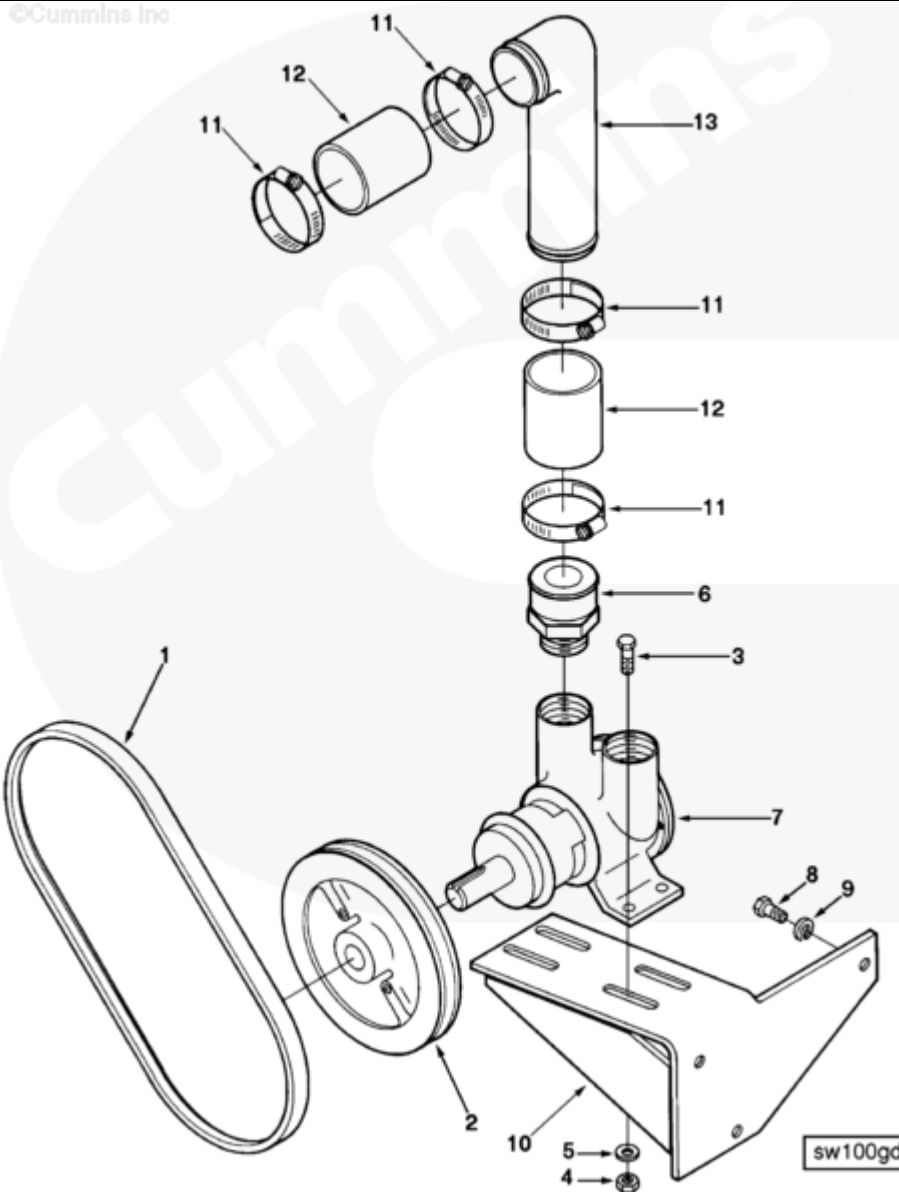

Parts Catalog - Option Detail

Electronic Parts Catalog - Option Detail				
Option	Group	Graphic	Film Card	Date
SW1005	08.11	sw100gd	F	15-OCT-91
Engines	NH/NT 855, NT495, NT743, NTA855 N106			

SMALL | MEDIUM | LARGE

Cart	Ref No	Part Number	Part Description	Required	Remarks
<input type="button" value="View My Cart"/>					
		SW1005	Raw Water Pump		Jabsco light duty raw water...(More)

					pump. Model 7420-0101 with
					5.5foot (1.68M) lift
					capability at 54GPM
					(204/liter/min) against
					maximum, against a discharge
					head of 54foot (16.46M) at
					1800RPM. Not available for
					1500RPM due to pump flow
					limitation.
<input type="checkbox"/>	1	178691	V Belt	1	
<input type="checkbox"/>	2	3010343	Sea Water Pump Pulley	1	
<input type="checkbox"/>	3	S 103 D	Hexagon Head Cap Screw	4	3/8 - 16 x 1 1/4 in.
<input type="checkbox"/>	4	S 223	Heavy Hexagon Nut	4	3/8 - 16 UNC
<input type="checkbox"/>	5	108330	Plain Washer	4	3/8 in.
<input type="checkbox"/>	6	3018208	Plain Hose Coupling	2	
<input type="checkbox"/>	7	3278137	Sea Water Pump	1	
<input type="checkbox"/>	8	S 109	Hexagon Head Cap Screw	3	3/8 - 16 x 7/8 in.
<input type="checkbox"/>	9	S 604	Lock Washer	3	3/8 in.
<input type="checkbox"/>	10	3010337	Sea Water Pump Bracket	1	
<input type="checkbox"/>	11	43828 D	Hose Clamp	4	2 1/16 - 3 in.
<input type="checkbox"/>	12	67185	Plain Hose	2	
<input type="checkbox"/>	13	3010339	Water Transfer Tube	1	
<input type="checkbox"/>		146892	Minor Service Kit		Includes impeller, seals,
					gaskets, and screws.
<input type="checkbox"/>		3278360	Major Service Kit		Includes minor service kit
					and all remaining serviceable
					parts.